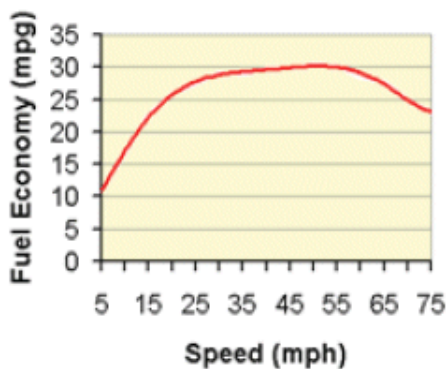

IMPROVE YOUR FUEL ECONOMY

Drive More Efficiently

- Aggressive driving (speeding and rapid acceleration and braking) can lower your gas mileage by as much as 33% at highway speeds and 5% around town.
- Observe the speed limit—each 5 MPH you drive over 60 MPH can reduce your fuel economy by 7-8%.